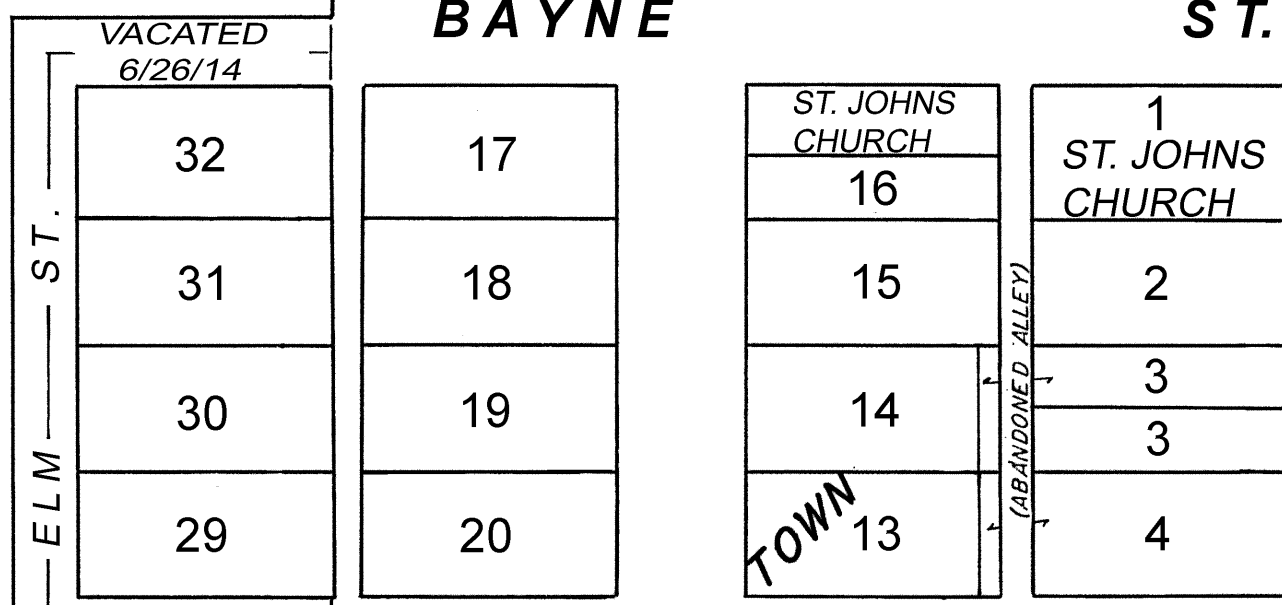

BRICETON

PAULDING TWP.

SCALE 100'=1"

NORFOLK & WESTERN

RAILROAD