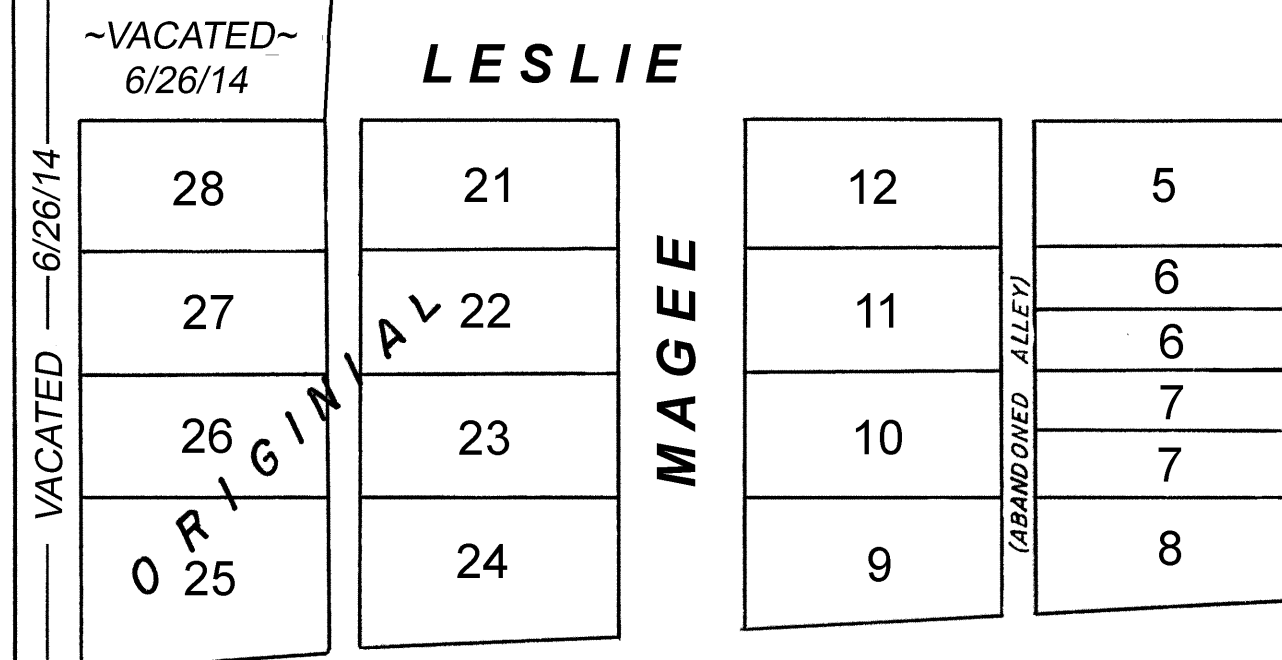

BRICETON

PAULDING TWP.

SCALE 100'=1"

NORFOLK & WESTERN

RAILROAD