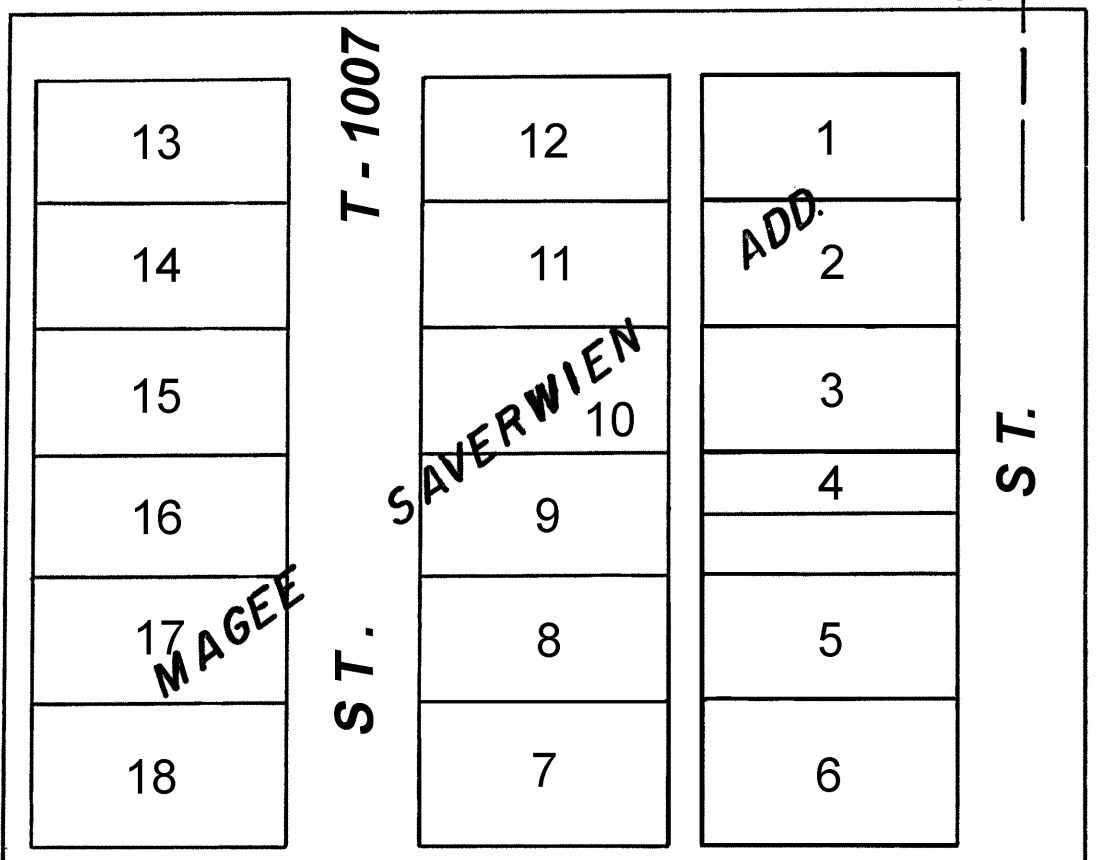

BRICETON

PAULDING TWP.

SCALE 100'=1"

NORFOLK & WESTERN

RAILROAD